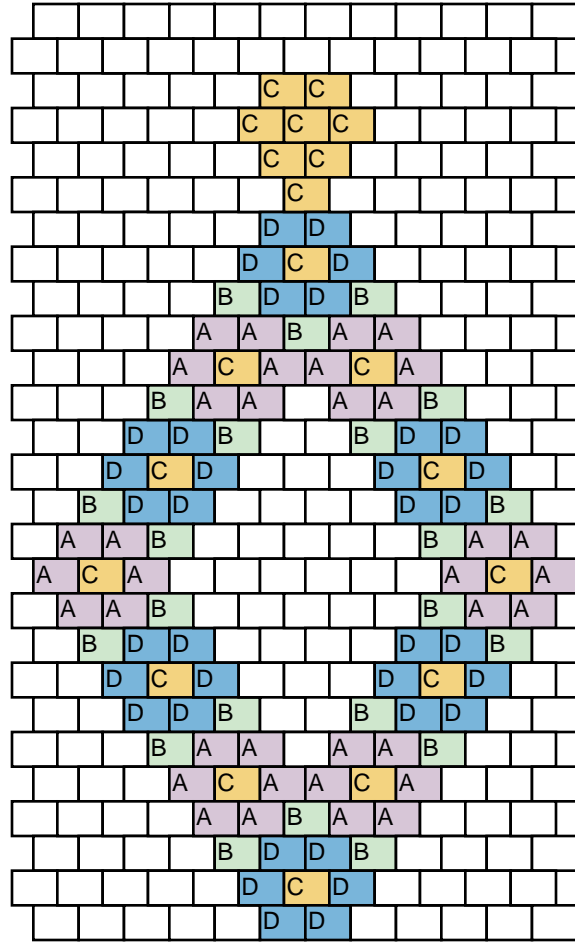

Bead Legend

 Chart #:A
DBS-356
Matte Opaque Light Mauve
Count:36

 Chart #:B
DBS-1496
Opaque Light Mint
Count:22

 Chart #:C
DBS-42
Silver Lined Gold
Count:20

 Chart #:D
DBS-725
Opaque Turquoise Blue
Count:36

pattern_brickstitch

Bead Chart

Word Chart

Row 1 (L)
Row 2 (R)
Row 3 (L) (2)C
Row 4 (R) (3)C
Row 5 (L) (2)C
Row 6 (R) (1)C
Row 7 (L) (2)D
Row 8 (R) (1)D, (1)C, (1)D
Row 9 (L) (1)B, (2)D, (1)B
Row 10 (R) (2)A, (1)B, (2)A
Row 11 (L) (1)A, (1)C, (2)A, (1)C, (1)A
Row 12 (R) (1)B, (2)A, (1)Blank, (2)A, (1)B
Row 13 (L) (2)D, (1)B, (2)Blank, (1)B, (2)D
Row 14 (R) (1)D, (1)C, (1)D, (3)Blank, (1)D, (1)C, (1)D
Row 15 (L) (1)B, (2)D, (4)Blank, (2)D, (1)B
Row 16 (R) (2)A, (1)B, (5)Blank, (1)B, (2)A
Row 17 (L) (1)A, (1)C, (1)A, (6)Blank, (1)A, (1)C, (1)A
Row 18 (R) (2)A, (1)B, (5)Blank, (1)B, (2)A
Row 19 (L) (1)B, (2)D, (4)Blank, (2)D, (1)B
Row 20 (R) (1)D, (1)C, (1)D, (3)Blank, (1)D, (1)C, (1)D
Row 21 (L) (2)D, (1)B, (2)Blank, (1)B, (2)D
Row 22 (R) (1)B, (2)A, (1)Blank, (2)A, (1)B
Row 23 (L) (1)A, (1)C, (2)A, (1)C, (1)A
Row 24 (R) (2)A, (1)B, (2)A
Row 25 (L) (1)B, (2)D, (1)B
Row 26 (R) (1)D, (1)C, (1)D
Row 27 (L) (2)D